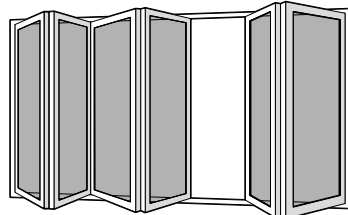

OUTSIDE

OUTSIDE

6-4-2