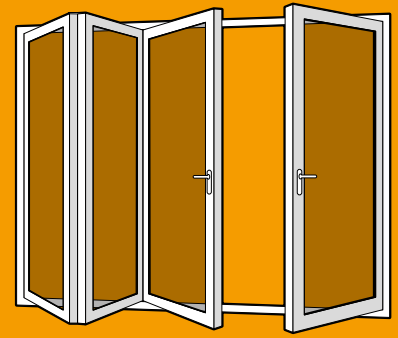

“Bi-fold doors are the perfect way to transform your living space”