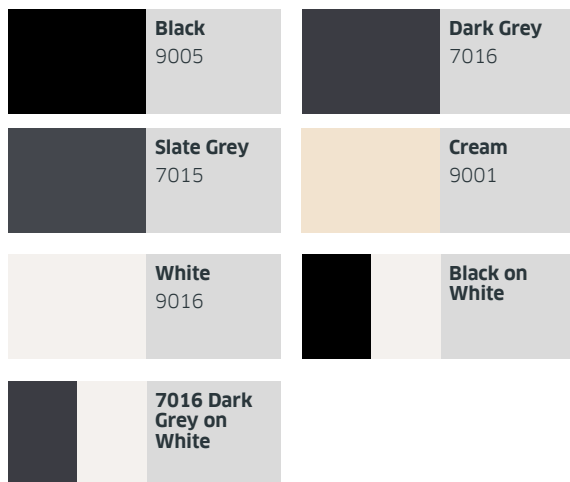

Choose The Right Colour To Suit Your Home

Aluminium

All designed to offer a comprehensive range of contemporary finishes to suit your home and lifestyle. Both single and dual colour options are available.